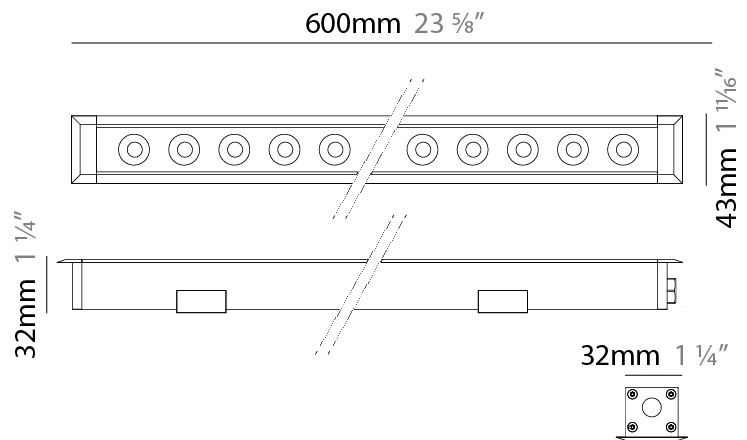

PROJECT	_____
TYPE	_____
SPECIFIER	_____
QUANTITY	_____
DATE	_____

MINI CORNICHE RECESSED

E91638- _____ - _____
base number   Finish   Lens
                         Options   Options

1. To build a product code in our configurator select the specify button on the base model # product page
2. To build a manual product code on this datasheet choose from the options listed below in blue font and add the suffix to the base model #

GENERAL

Series: Mini Corniche
Brand: Platek
Division: Exterior
Mounting Type: Recessed
Mounting Location: In-Ground
Subcategory: Walk Over

PHYSICAL

Shape: Rectangle
Length (mm): 620
Length (in): 24 7/16
Width (mm): 43
Width (in): 1 11/16
Depth (mm): 32
Depth (in): 1 1/4
Light Distribution: Uplight
Diffuser: Tempered Glass - 5mm / 3/16" thick
Gasket: Gore-Tex valve to prevent condensation
Fixture Finish: BLK / WHI / GRY / COR / ANT / BRZ
Fixture Material: Extruded Aluminum

ELECTRICAL

Lamp Type: LED
Total Output Wattage (W): 23
Dimming: Bluetooth technology or DMX
Control Gear: DMX
Driver Included: No
Driver Location: Remote
Driver Type: Constant Current - Universal
Driver Class: Class 2
Input Voltage (V): 120 - 277
Constant Current (MA): 500

LED

Number of LEDs: 16
Color Temperature (°K): RGBW
CRI: >80 CRI
Lamp Life (hrs): 60000
Special LEDs offerings: RGBW

OPTICAL

Optic°: 28 / 47 / ELL

RATINGS AND CERTIFICATIONS

Certified By: Certified for North American Standards
IP rating: IP67
IK Rating: IK07
Bug Rating: B1 U0 G0